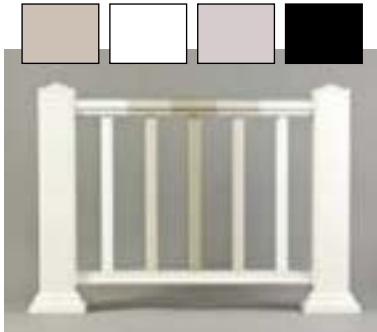

Pictures Are Not Always Exactly As Shown.
Posts, Spindles And All Components
Including Brackets Are Sold Separately.
Railing Styles Will Vary.

REGENCY SERIES ALUMINUM RAILINGS

Regency Railing System

ITEM	DESCRIPTION	U.O.M.
5818	18" High with 1 1/4" x 1 1/4" Picket	FT
5824	24" High with 1 1/4" x 1 1/4" Picket	FT
5836	36" High with 1 1/4" x 1 1/4" Picket	FT
5842	42" High with 1 1/4" x 1 1/4" Picket	FT